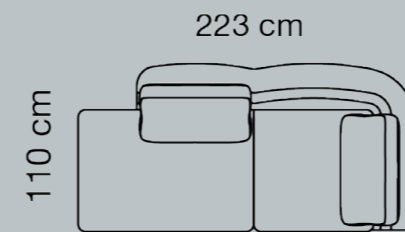

Seams and stitching can vary from fabric to leather.

Pictures: 1455 0883.

www.theca.dk

THECA
Danish Comfort.

COMBINATIONS

DESIO

1455

DESIO

1460

Price group	M3: 1,33	M3: 1,33
1		
2		
3		
4		
5		
Eton w. Split		
Eton		
Savoy w. Split		
Savoy		
Safari		
Nature		
Century		
Waldorf		
Vintage		