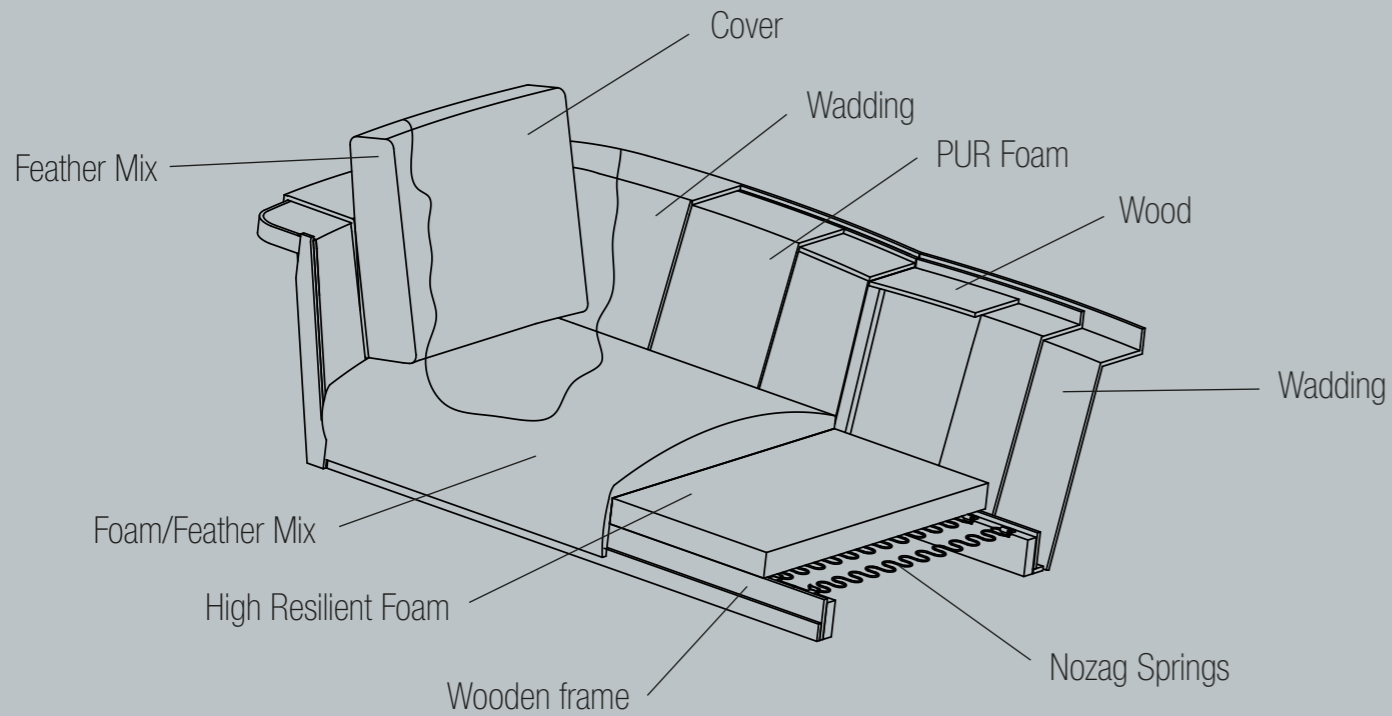

CHOOSE DESIGN

DESIO

DIMENSIONS

DESIGN ELEMENTS

2 Combinations
Available in fabric and leather

HOW TO DESIGN

1. Choose design 327
2. Choose combination
3. Choose fabric or leather
4. Legs included

LEGS

Black

Great details and luxurious comfort makes Desio unique in many ways. The first thing to catch your eye is the organic shape and contemporary design. Desio has high back cushions in an exclusive feather mix for increased seating comfort. You can move the back cushions around and create your own favourite position. The slim frame is combined with a narrow and elegant back for a modern design. You can use the back to place and enjoy your laptop or iPad while seated comfortably.

Seams and stitching can vary from fabric to leather.

Pictures: 1455 0883.

www.theca.dk

THECA
Danish Comfort.

COMBINATIONS

DESIO

1455

DESIO