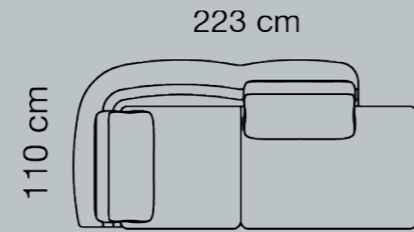

Seams and stitching can vary from fabric to leather.

Pictures: 1455 0883.

www.theca.dk

THECA
Danish Comfort.

COMBINATIONS

DESIO

1455

DESIO

1460

Price group	M3: 1,33	M3: 1,33
1		
2		
3		
4		
5		
Eton w. Split		
Eton		
Savoy w. Split		
Savoy		
Safari		
Nature		
Century		
Waldorf		
Vintage		